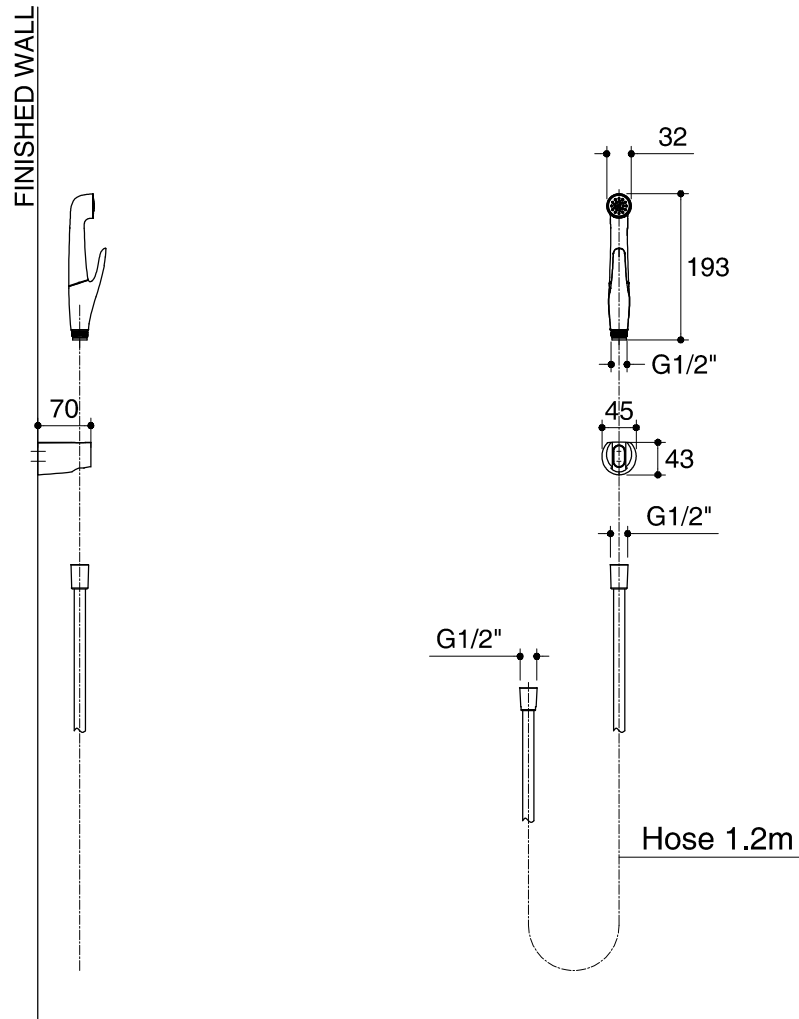

Dimensions are approximate.
Unit: mm

SKU	K-77364X
Name	LUXE
Description	HYGIENE SPRAY

*The recommended dimension for installation can be adjusted according to user preferences and layout.

KOHLER